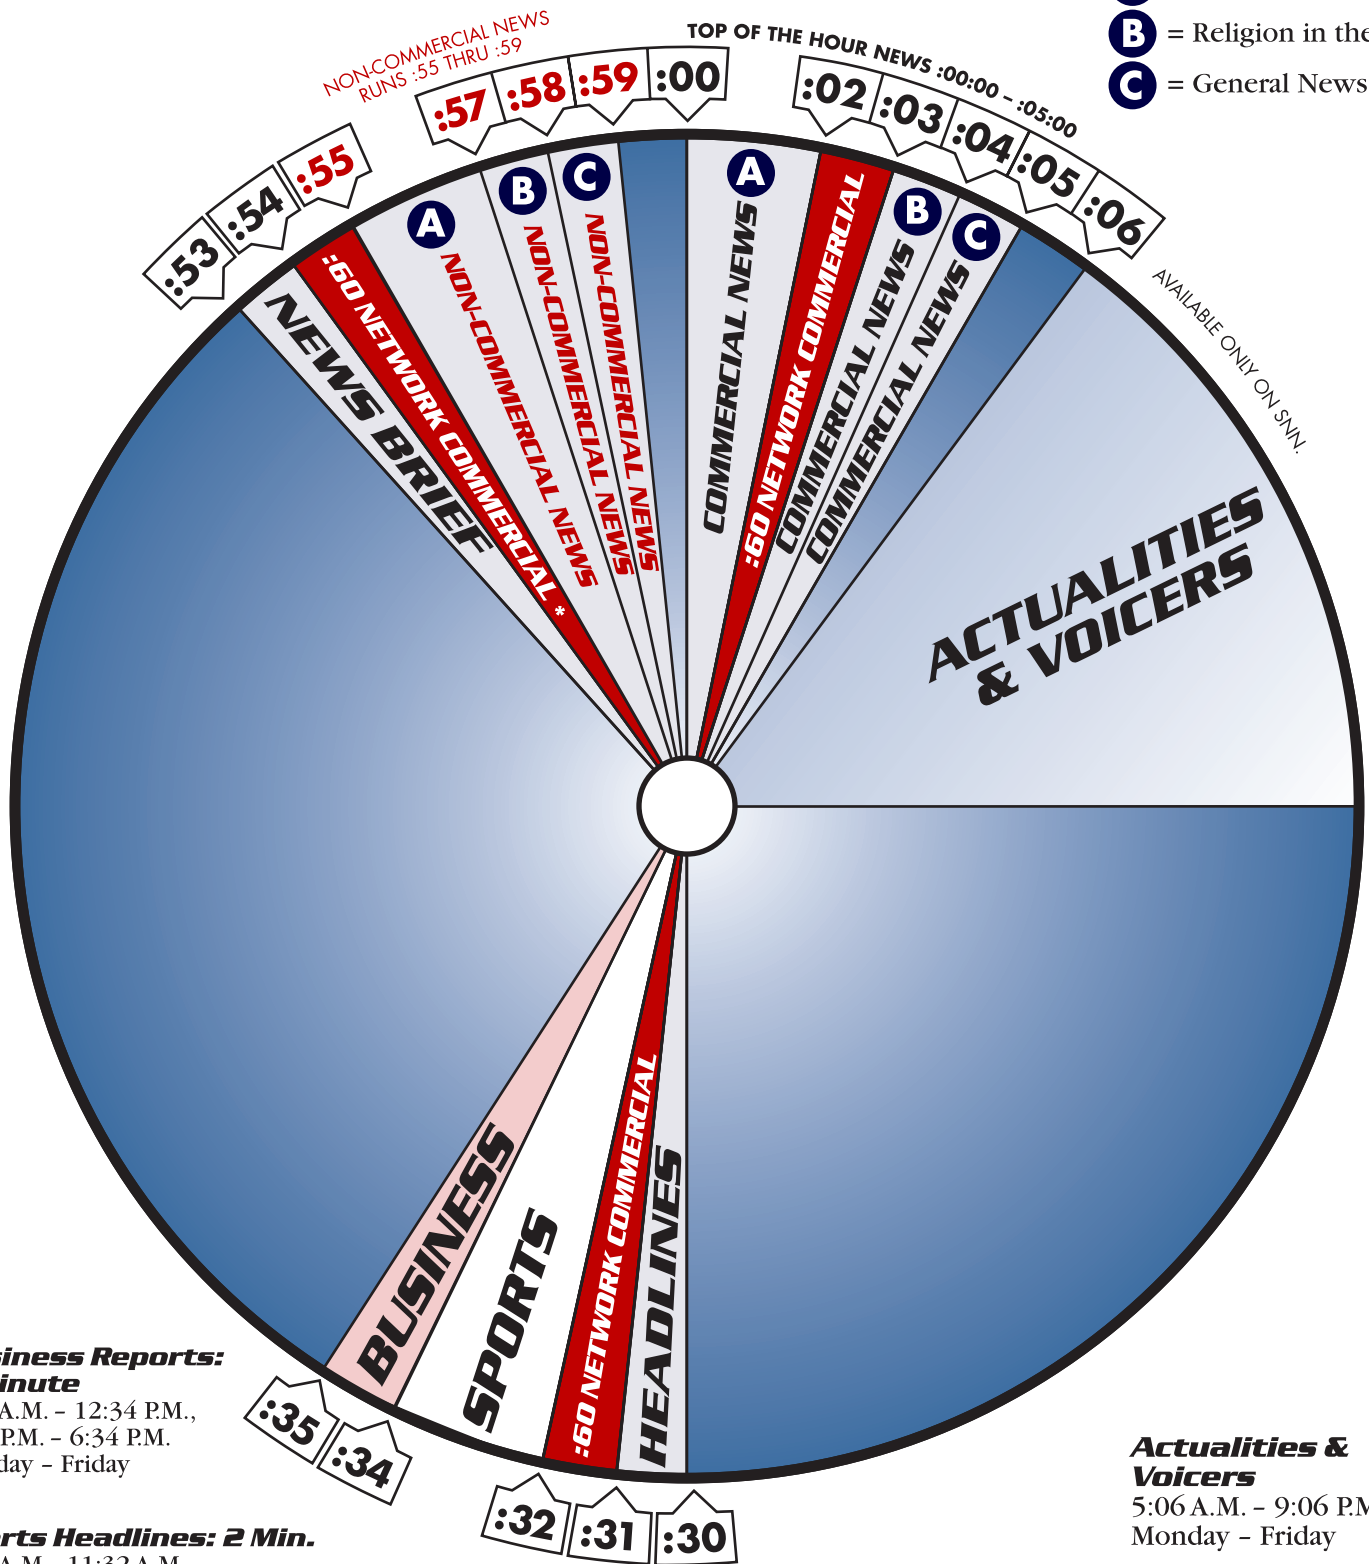

- A** = Top News
- B** = Religion in the News
- C** = General News

Business Reports: 1 Minute
 5:34 A.M. - 12:34 P.M.,
 4:34 P.M. - 6:34 P.M.
 Monday - Friday

Sports Headlines: 2 Min.
 5:32 A.M. - 11:32 A.M.
 Monday - Friday
 8:06 A.M. - 10:06 P.M.
 8:32 A.M. - 2:32 A.M.
 Saturday - Sunday

Actualities & Voicers
 5:06 A.M. - 9:06 P.M.
 Monday - Friday
 8:09 A.M. - 9:09 P.M.
 Saturday - Sunday

All times shown = Eastern
 SALEM NEWS NETWORK (SNN)
 SR3 ONLY INCLUDES COMMERCIAL NEWSCASTS

* Network Commercial at :54 is only on SR3