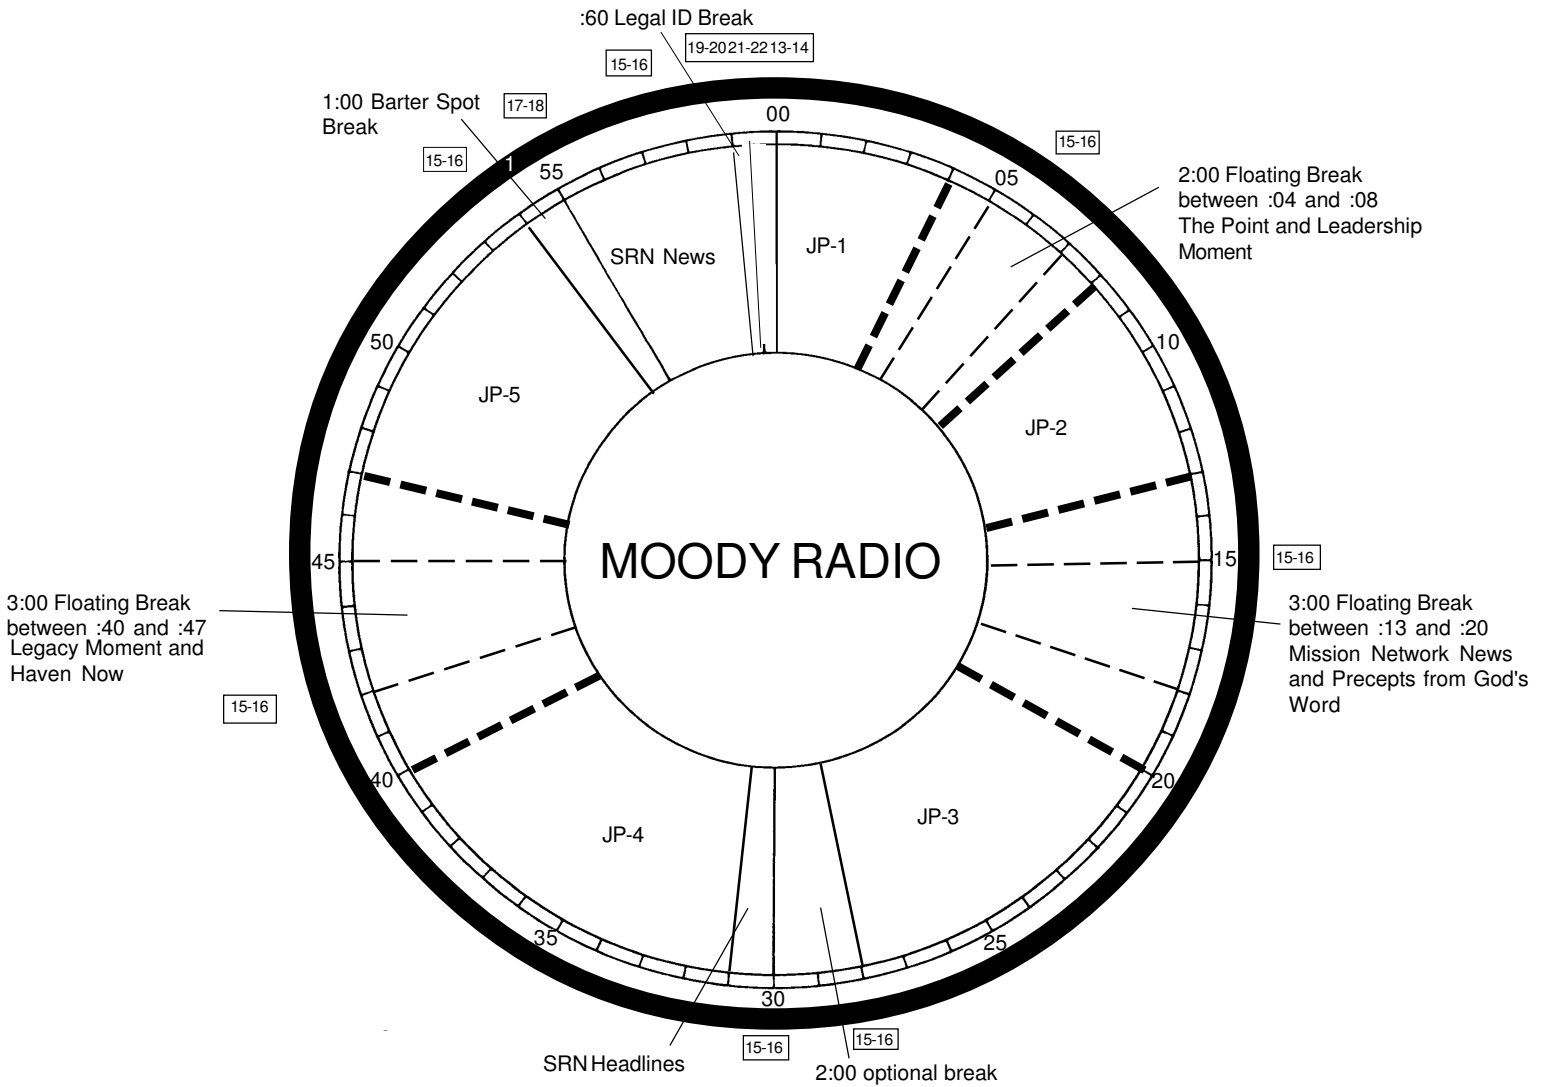

Moody Radio

Monday thru Friday

Pacific 02:00 - 03:00p
Mountain 03:00 - 04:00p
Central 04:00 - 05:00p
Eastern 05:00 - 06:00p

In The Market with Janet Parshall

Effective May 3, 2010