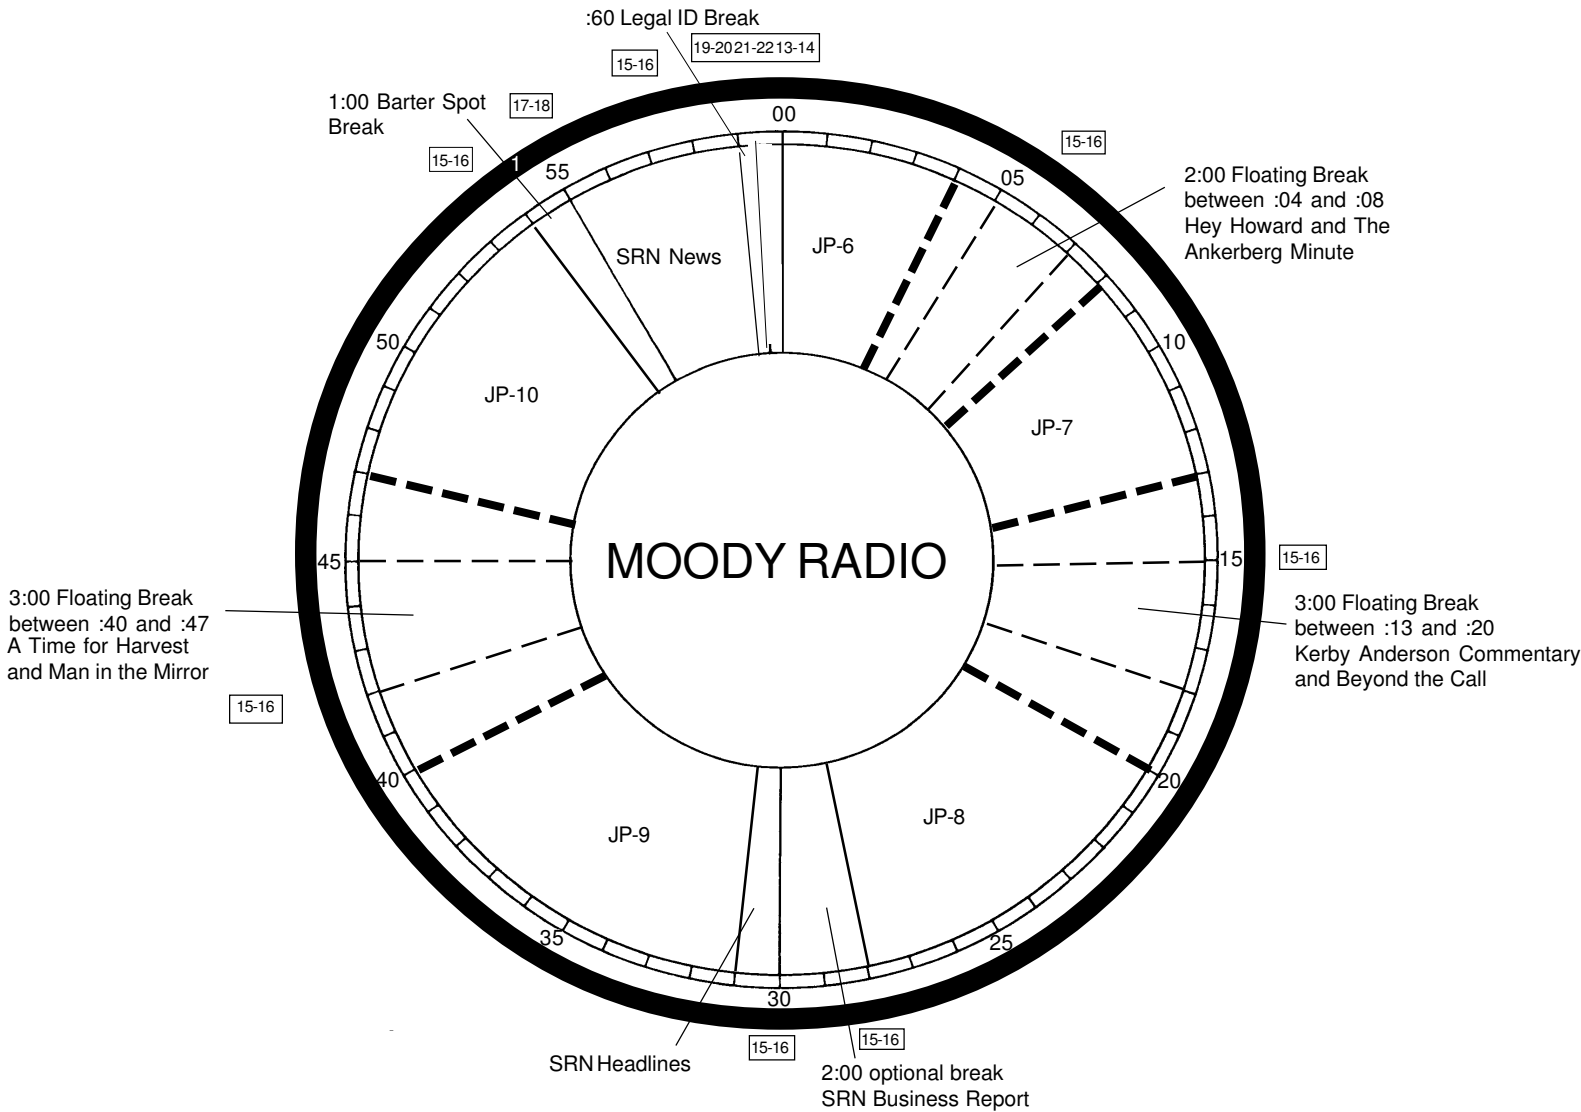

Moody Radio

Monday thru Friday

Pacific 03:00 - 04:00p
Mountain 04:00 - 05:00p
Central 05:00 - 06:00p
Eastern 06:00 - 07:00p

In The Market with Janet Parshall

Effective October 4, 2010